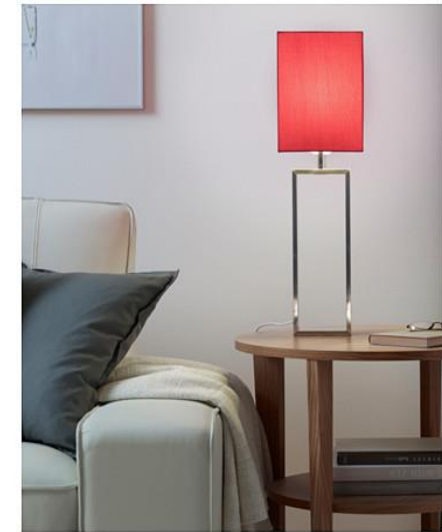

Table lamp, dark red

(Code: 089)

Shade: 100% polyester

Support bracket/ Frame/ Base/
Lampholder cup: Aluminium

Price: K 1, 100