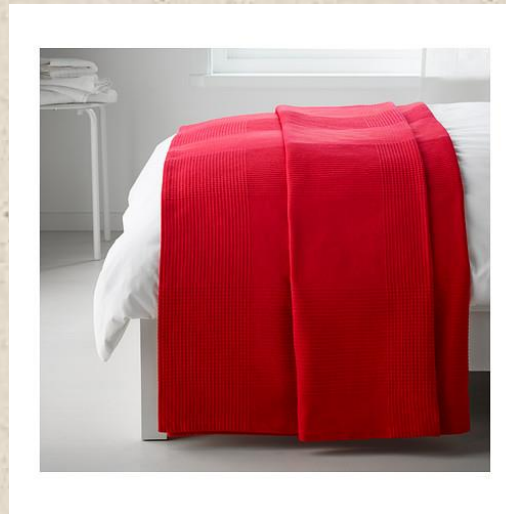

Blanket red (Code: 069)

Fits beds up to 180 cm wide since the
blanket is stretchable.

Price: K 710