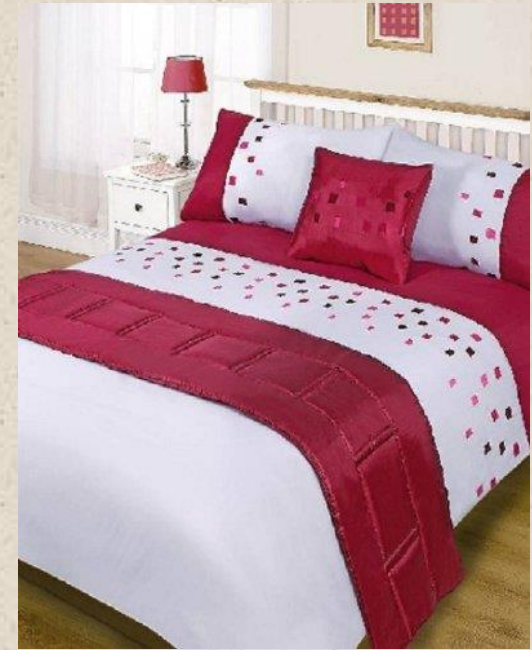

DOMINO RED (code: 055)

Size 4pc Bed In A Bag Duvet Cover Bedding Set: 1 x Duvet Cover, 1 x Pillowcases, 1 x Cushion Cover, 1 x Quilted Bed Runner

Price: K 660 Queen/King, Double: k550