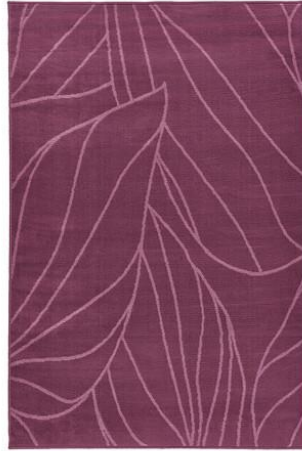

Width: 80 cm, Height: 2 cm

Length: 80 cm

Price: K 660

Cow hide, brown

Currently not available but coming soon

Rug, low pile, black, white (Code: 101)

Length: 137 cm, Diameter: 12 cm

Price: K 1, 050